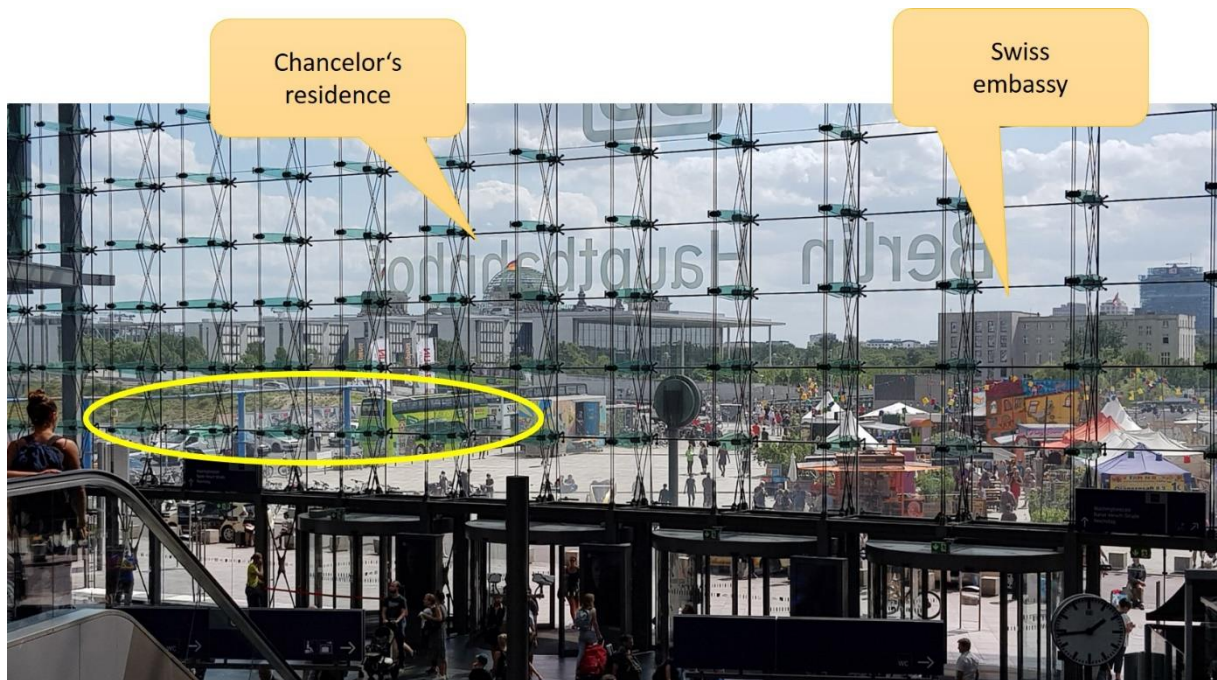

Arriving Berlin by train!

Meeting point for pickup service will be the „Friedrich-List-Ufer“ at the south portal of Berlin central station (in german: Berlin Hauptbahnhof)

Orientation:

When you arrive at railway station, look outside and see the „chancellor’s residence“ (left) and the „Swiss embassy“ (right) at the south portal, you are right!

- If you then see a bus with the „NATO Chess Logo“, it’s okay.
- If you don’t see one, call me so I can send it!

On the left hand side (yellow circle) you’ll find the street „Friedrich-List-Ufer“

Watch out for the „NATO Chess Logo“ at the shuttle bus.